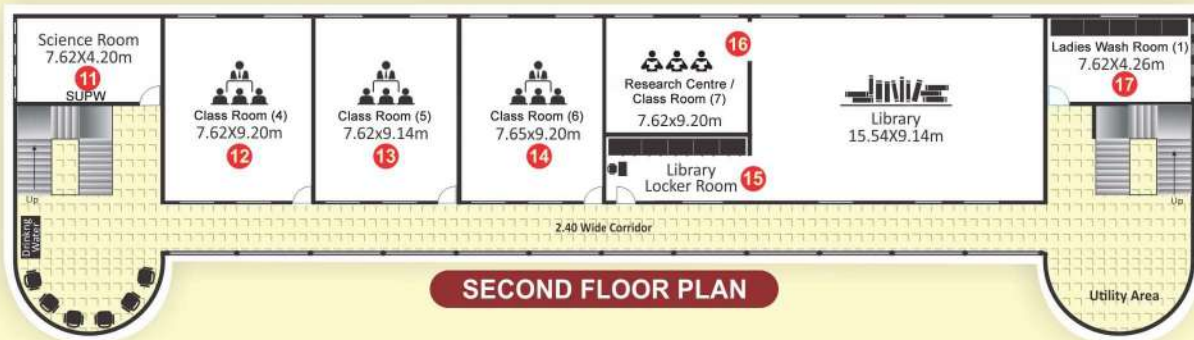

Total Area
5519.18 Sq.Mt.

BUILDING - 1 LAYOUT PLAN

Total Area
2982.36 Sq.Mt.

BUILDING - 2 LAYOUT PLAN