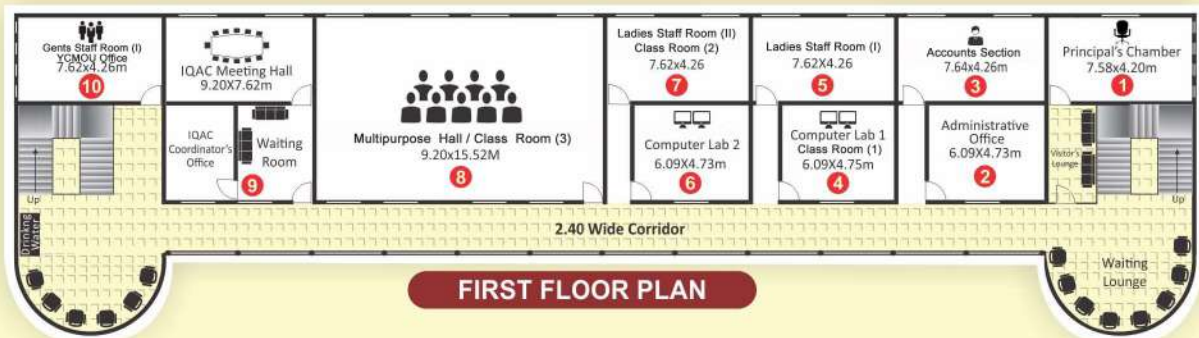

Total Area
5519.18 Sq.Mt.

BUILDING - 1 LAYOUT PLAN

Total Area
2982.36 Sq.Mt.

BUILDING - 2 LAYOUT PLAN